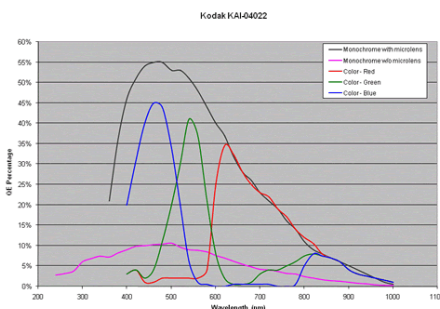

### Typical Spectral Response:

Lens optional