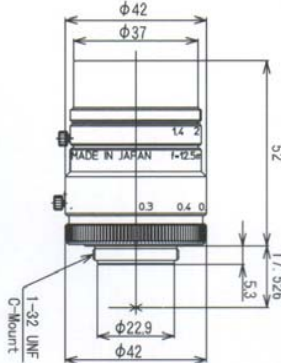

EHD16HC

Image Format: 1"
 Focal Length, f = 16 mm
 F-Stop: F1.4 ~ F16
 M.O.D. = 0,3m
 Resolution: 120lp/mm;80lp/mm
 Distortion: < 1.0%
 Filter Size: Ø M35.5 X P0.5
 Weight: 140g
 Size (Ø x L): 42 x 42,9 mm
 Mount: C-Mount

EHD35HC

Image Format: 1"
 Focal Length, f = 35 mm
 F-Stop: F1.4 ~ F16
 M.O.D. = 0,3m
 Resolution: 120lp/mm;80lp/mm
 Distortion: < 0.5%
 Filter Size: Ø M35,5 X P0.5
 Weight: 130g
 Size (Ø x L): 42 x 43 mm
 Mount: C-Mount

Dimensional Drawing

EHD8HC

EHD12HC

EHD16HC

EHD25HC

Dimensional Drawing

EHD35HC

EHD50HC

EHD12HC

Image Format: 1"
 Focal Length, f = 12 mm
 F-Stop: F1.4 ~ F16
 M.O.D. = 0,3m
 Resolution: 120lp/mm;80lp/mm
 Distortion: < 1.5%
 Filter Size: Ø M27 X P0.5
 Weight: 150 g
 Size (Ø x L): 42 x 52 mm
 Mount: C-Mount