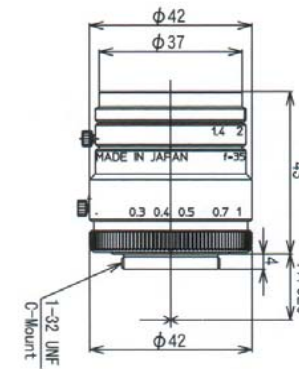

Dimensional Drawing

EHD8HC

EHD12HC

EHD16HC

EHD25HC

Dimensional Drawing

EHD35HC

EHD50HC

EHD12HC

Image Format: 1"
 Focal Length, f = 12 mm
 F-Stop: F1.4 ~ F16
 M.O.D. = 0,3m
 Resolution: 120lp/mm;80lp/mm
 Distortion: < 1.5%
 Filter Size: Ø M27 X P0.5
 Weight: 150 g
 Size (Ø x L): 42 x 52 mm
 Mount: C-Mount

EHD25HC

Image Format: 1"
 Focal Length, f = 25 mm
 F-Stop: F1.4 ~ F16
 M.O.D. = 0,3m
 Resolution: 120lp/mm;80lp/mm
 Distortion: <1.0%
 Filter Size: Ø M35.5 X P0.5
 Weight: 125g
 Size (Ø x L): 42 x 43 mm
 Mount: C-Mount

EHD50HC

Image Format: 1"
 Focal Length, f = 50 mm
 F-Stop: F1.4 ~ F16
 M.O.D. = 0,5m
 Resolution: 120lp/mm;80lp/mm
 Distortion: <0.05%
 Filter Size: Ø M40,5 X P0.5
 Weight: 200g
 Size (Ø x L): 47,5 x 48 mm
 Mount: C-Mount