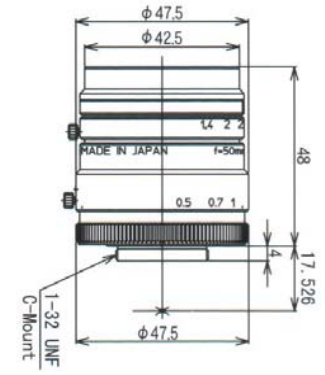

EHD35HC

Image Format: 1"
 Focal Length, f = 35 mm
 F-Stop: F1.4 ~ F16
 M.O.D. = 0,3m
 Resolution: 120lp/mm;80lp/mm
 Distortion: < 0.5%
 Filter Size: Ø M35,5 X P0.5
 Weight: 130g
 Size (Ø x L): 42 x 43 mm
 Mount: C-Mount

Dimensional Drawing

EHD8HC

EHD12HC

EHD16HC

EHD25HC

Dimensional Drawing

EHD35HC

EHD50HC

EHD12HC

Image Format: 1"
 Focal Length, f = 12 mm
 F-Stop: F1.4 ~ F16
 M.O.D. = 0,3m
 Resolution: 120lp/mm;80lp/mm
 Distortion: < 1.5%
 Filter Size: Ø M27 X P0.5
 Weight: 150 g
 Size (Ø x L): 42 x 52 mm
 Mount: C-Mount

EHD25HC

Image Format: 1"
 Focal Length, f = 25 mm
 F-Stop: F1.4 ~ F16
 M.O.D. = 0,3m
 Resolution: 120lp/mm;80lp/mm
 Distortion: <1.0%
 Filter Size: Ø M35.5 X P0.5
 Weight: 125g
 Size (Ø x L): 42 x 43 mm
 Mount: C-Mount