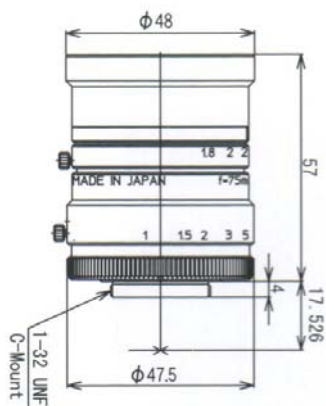

EHD75HC
 Image Format: 1"
 Focal Length, f = 75 mm
 F-Stop: F1.8—F16
 M.O.D. = 0,5m
 Resolution: 120lp/mm;80lp/mm
 Distortion: <0.2%
 Filter Size: Ø M46 X P0.75
 Weight: 180g
 Size (Ø x L): 48 x 57 mm
 Mount: C-Mount

Dimensional Drawing

EHD75HC

1" 6.6 Megapixel Camera

SMX-160
USB2.0 Interface

Key Features:

- 1" Sensor Format
- Monochrome or Color
- 6.6 Megapixel CMOS Sensor
- 2206 X 3000 Pixel
- Portrait Format
- Pixel Size 3.5µm x 3.5µm
- 6 fps at Full Resolution
- Rolling Shutter
- 8 or 10 Bit selectable
- 61 dB Dynamic Range
- Weight 108g
- Dimensions(WxLxH): 54.2x54.2x32.6 mm
- Application Software and API

EHD16HC

Image Format: 1"
 Focal Length, f = 16 mm
 F-Stop: F1.4 ~ F16
 M.O.D. = 0,3m
 Resolution: 120lp/mm;80lp/mm
 Distortion: < 1.0%
 Filter Size: Ø M35.5 X P0.5
 Weight: 140g
 Size (Ø x L): 42 x 42,9 mm
 Mount: C-Mount

EHD35HC

Image Format: 1"
 Focal Length, f = 35 mm
 F-Stop: F1.4 ~ F16
 M.O.D. = 0,3m
 Resolution: 120lp/mm;80lp/mm
 Distortion: < 0.5%
 Filter Size: Ø M35,5 X P0.5
 Weight: 130g
 Size (Ø x L): 42 x 43 mm
 Mount: C-Mount