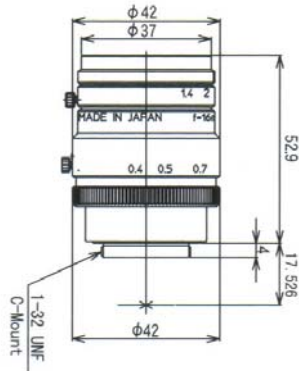

EHD35HC

Image Format: 1"
 Focal Length, f = 35 mm
 F-Stop: F1.4 ~ F16
 M.O.D. = 0,3m
 Resolution: 120lp/mm;80lp/mm
 Distortion: < 0.5%
 Filter Size: Ø M35,5 X P0.5
 Weight: 130g
 Size (Ø x L): 42 x 43 mm
 Mount: C-Mount

Dimensional Drawing

EHD8HC

EHD12HC

EHD16HC

EHD25HC

Dimensional Drawing

EHD35HC

EHD50HC

EHD12HC

Image Format: 1"
 Focal Length, f = 12 mm
 F-Stop: F1.4 ~ F16
 M.O.D. = 0,3m
 Resolution: 120lp/mm;80lp/mm
 Distortion: < 1.5%
 Filter Size: Ø M27 X P0.5
 Weight: 150 g
 Size (Ø x L): 42 x 52 mm
 Mount: C-Mount

EHD25HC

Image Format: 1"
 Focal Length, f = 25 mm
 F-Stop: F1.4 ~ F16
 M.O.D. = 0,3m
 Resolution: 120lp/mm;80lp/mm
 Distortion: <1.0%
 Filter Size: Ø M35.5 X P0.5
 Weight: 125g
 Size (Ø x L): 42 x 43 mm
 Mount: C-Mount