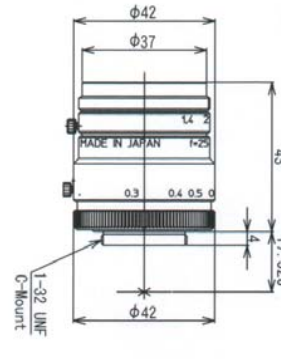

EHD35HC

Image Format: 1"
 Focal Length, f = 35 mm
 F-Stop: F1.4 ~ F16
 M.O.D. = 0,3m
 Resolution: 120lp/mm;80lp/mm
 Distortion: < 0.5%
 Filter Size: Ø M35,5 X P0.5
 Weight: 130g
 Size (Ø x L): 42 x 43 mm
 Mount: C-Mount

Dimensional Drawing

EHD8HC

EHD12HC

EHD16HC

EHD25HC

Dimensional Drawing

EHD35HC

EHD50HC

EHD12HC

Image Format: 1"
 Focal Length, f = 12 mm
 F-Stop: F1.4 ~ F16
 M.O.D. = 0,3m
 Resolution: 120lp/mm;80lp/mm
 Distortion: < 1.5%
 Filter Size: Ø M27 X P0.5
 Weight: 150 g
 Size (Ø x L): 42 x 52 mm
 Mount: C-Mount

EHD25HC

Image Format: 1"
 Focal Length, f = 25 mm
 F-Stop: F1.4 ~ F16
 M.O.D. = 0,3m
 Resolution: 120lp/mm;80lp/mm
 Distortion: <1.0%
 Filter Size: Ø M35.5 X P0.5
 Weight: 125g
 Size (Ø x L): 42 x 43 mm
 Mount: C-Mount