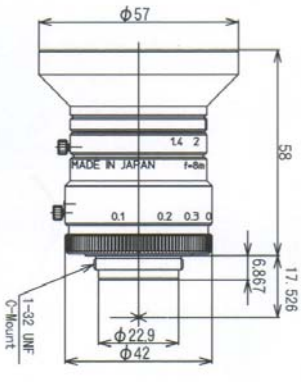

Dimensional Drawing

EHD8HC