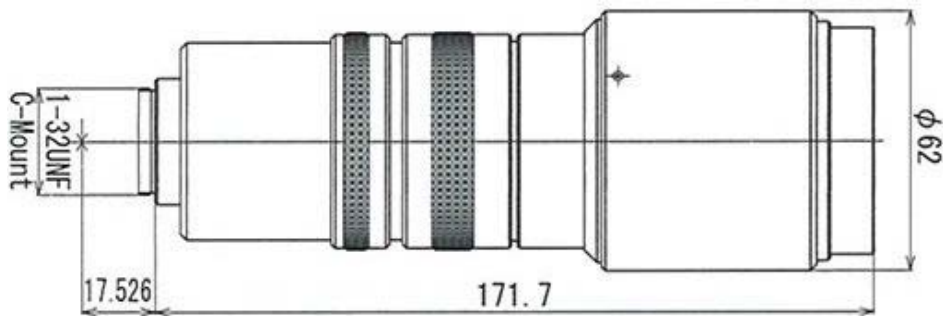

It's parfocality maintain focus throughout the entire zoom range

The magnification range with close-up lens is 1.0X to 0.066X.

The focus ring can be fixed with a screw.

- High-Quality
- Parfocality
- F=18-108mm
- 100lp/mm
- Close-Up Lens
- Fixing Screw

Technical Data EHD6X

Model	EHD6X	Resolution center/corner	100lp / 60lp
Focal Length	18-108 mm	Sensor Size	2/3", 1/2", 1/3", 1/4"
Iris RanFoge (F-Stop)	F2.5-C	FoV at MOD 2/3"	8(H)x6(V) mm
Focusing Range	0.13-0.3 m	Filter Diameter	M52 x 0.75
Focus / Iris	Manual / fixing screws	Size	D=57mm x 165.5mm
Field Angle at 2/3"	Wide:27.3° (H), 20.5° (V) Tele:4.7° (H), 3.5° (V)	Weight	595g

EHD6X Field of Viw (FoV)

WD (mm)	2/3"				1/2"				1/3"				
	H		V		H		V		H		V		
	T	W	T	W	T	W	T	W	T	W	T	W	
130	8	48	6	36	5.8	35	4.4	26.3	4.3	25.9	3.2	19.4	
150	10	60	7.5	45	7.3	43.8	5.5	32.9	5.4	32.4	4.1	24.3	
120	12.0	72.0	9.0	54.0	8.7	52.6	6.6	39.4	6.5	38.9	4.9	29.2	
200	14.0	84.0	63.0	7.7	10.2	61.3	7.7	46.0	7.6	45.5	5.7	34.0	
230	16.0	96.0	12.0	72.0	11.7	70.1	8.8	52.6	8.6	51.8	6.5	38.9	
250	18.0	108.0	13.5	81.0	13.1	78.8	9.9	59.1	9.7	58.3	7.3	43.7	
280	20.0	120.0	15.0	90.0	14.6	87.6	11.0	65.7	10.8	64.8	8.1	48.6	
300	22.0	132.0	16.5	99.0	16.1	96.4	12.0	72.3	11.9	71.3	8.9	53.5	
W/O the close-up lens													
500	42.0	252.0	30.0	180.0	30.7	184.0	21.9	131.4	22.7	136.1	21.1	97.2	
1,000	90.0	540.0	66.0	396.0	65.7	394.2	48.2	289.1	48.6	291.6	35.6	213.8	