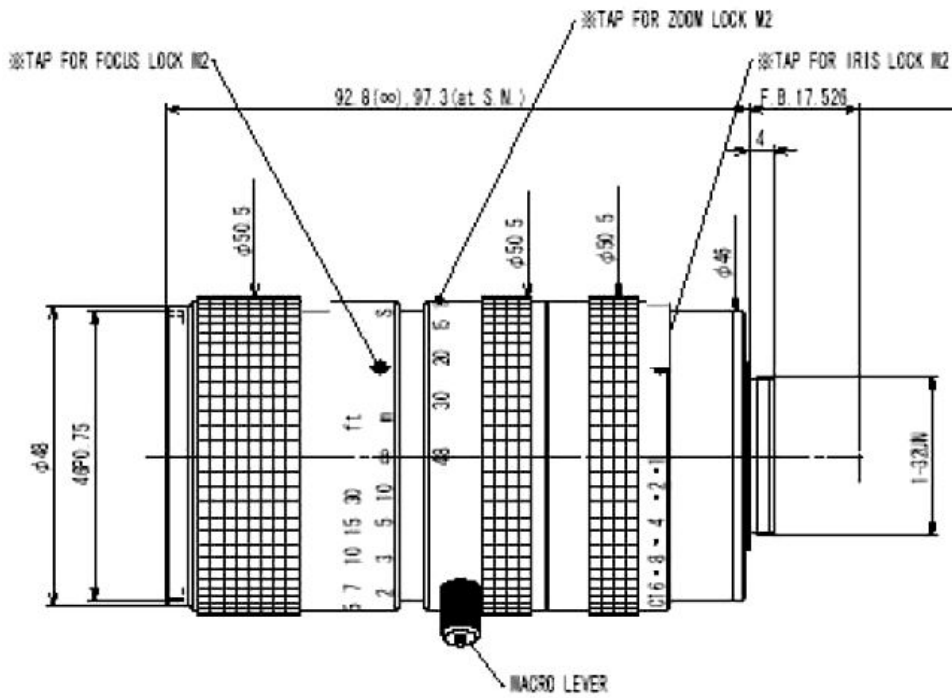

With an aperture of F1.0, it is ideal for light sensitive application, or if a high depth of field is required.

A special macro function reduces the normal minimum working distance of 0.5m down to 0.01m

The focus, iris and zoom ring can be fixed with screws.

- High-Quality
- Aperture F1.0
- 100lp/mm
- 1/2" max.
- Macro function
- MOD 0.01m

# Technical Data EHDZ68M

<b>Model</b>	EHDZ68M	<b>Resolution center/corner</b>	100lp / 60lp
<b>Focal Length</b>	8-48 mm	<b>Mount</b>	C-Mount
<b>Iris Range (F-Stop)</b>	F1.0-16C	<b>Zoom</b>	6X
<b>Focusing Range</b>	0.5m (0.01m) – infinity	<b>Filter Diameter</b>	M46 X 0.75
<b>Focus / Iris / Zoom</b>	Manual / fixing screws	<b>Size</b>	D=48mm x 97.3mm
<b>Field Angle at 2/3"</b>	Wide H: 43.6°, V: 33.4° Tele H: 7.7°, V: 5.7°	<b>Weight</b>	280g

Unit:mm