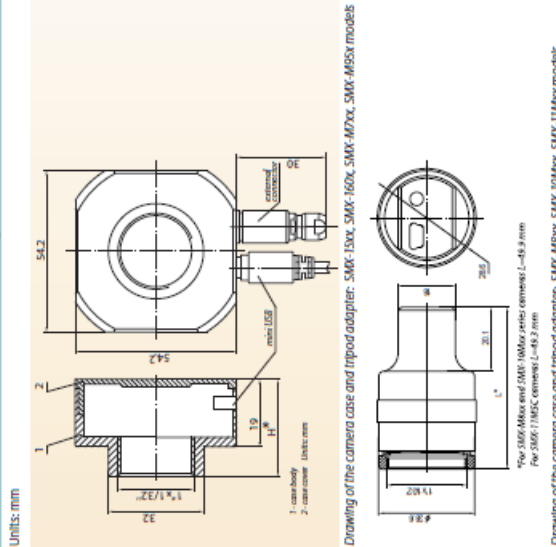

CommandShot Camera Drawings

WWW.EHD.DE

EHD imaging GmbH
Zum Rennplatz 15
49401 Damme
Phone: +49-5491-2090
Fax: +49-5491-2098
E-Mail: info@ehdimging.de